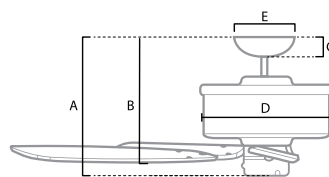

White

Light Oak

ENERGY INFORMATION

Airflow **5,090** *CFM at high speed*

Electricity Use **64** *Watts at high speed*

Airflow Efficiency **80** *CFM/Watts at high speed*

DIMENSIONS AND MEASUREMENT (in centimeters)

	STANDARD	ANGLED	FLUSH
A	36.53	120.35	28.91
B	32	115.82	24.38
C	8.71	8.71	8.71
D	30.12	30.12	30.12
E	15.75	15.75	15.75

LIGHT KIT ADAPTABLE